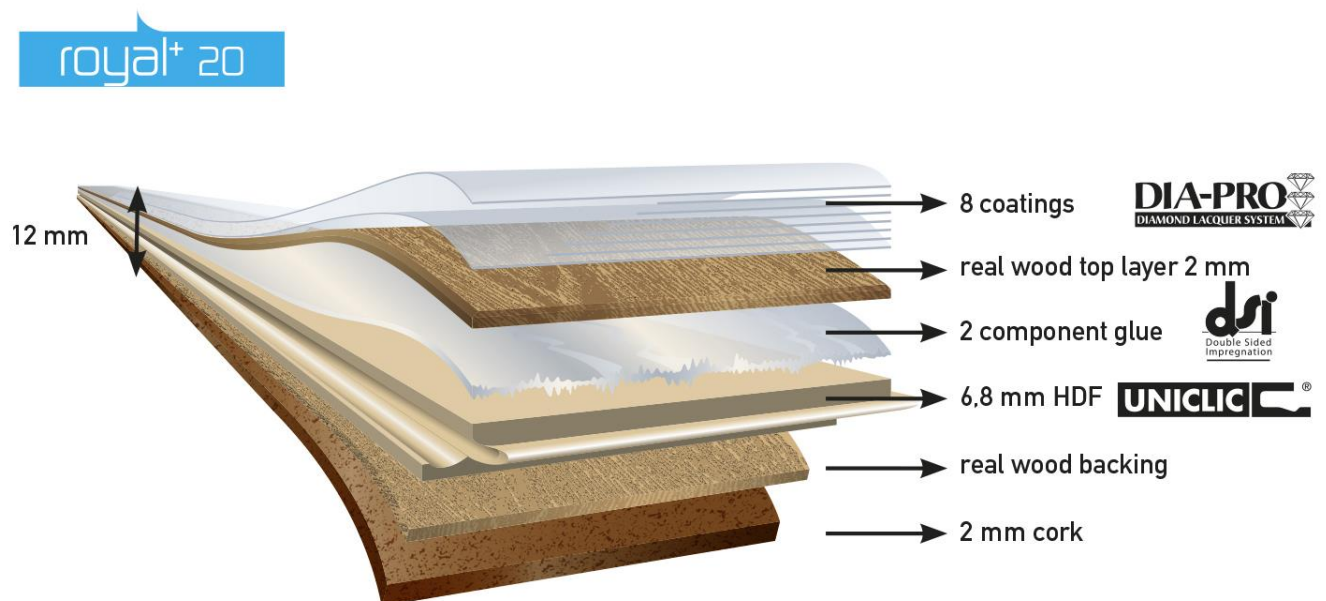

General

Toplayer	Thickness: 2mm (5/64inch)
Dimensions	Length: 1935mm (76 1/8 inch)
	Width: 194mm (7 41/64 inch)
	Thickness: 12mm (15/32 inch)
Core	High Density Fibreboard (HDF)
Bevel	2 bevels (2x0.5mm)
Gloss	Matt (10)
Structure	Brushed
Backing	Real Wood + Cork
Density	>850kg/m³
Weight/sqm	10kg
Connection system	Uniclic
Installation type	Floating
Standard Colors	<u>Trendy Oaks</u>: Essence, Ivory, Desert

Product composition