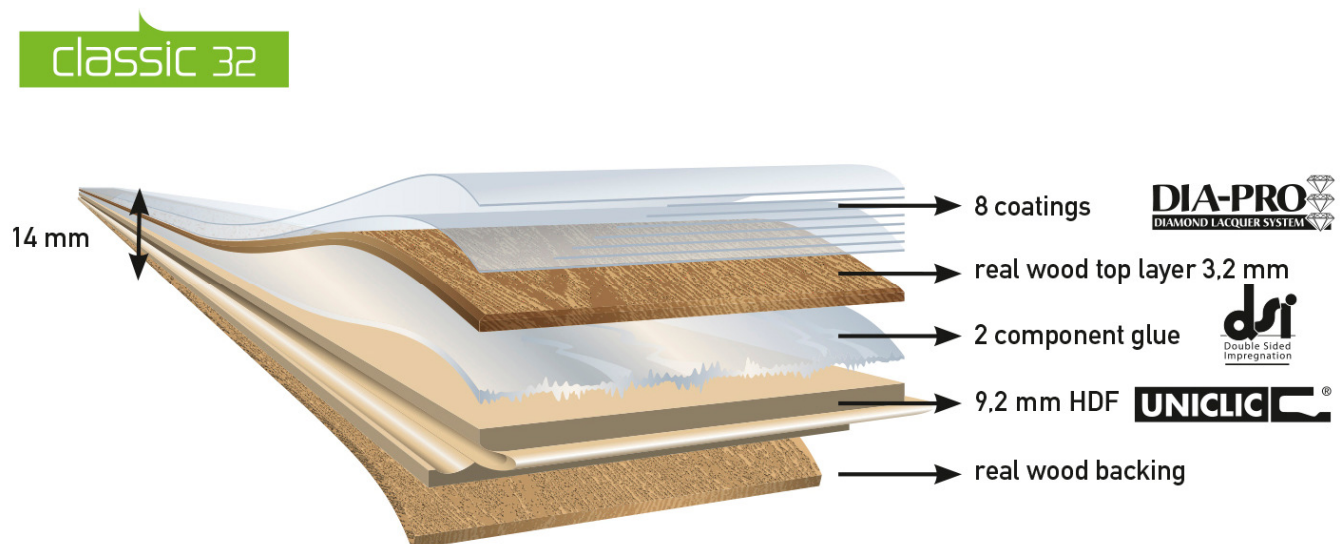

General

Toplayer	Thickness: 3.2mm (1/8 inch)
Dimensions	Length: 1184mm (46 39/64 inch)
	Width: 148mm (5 53/64 inch)
	Thickness: 14mm (9/16 inch)
Core	High Density Fibreboard (HDF)
Bevels	2 bevels (2x0.5mm)
Gloss	Matt (10)
Structure	Brushed
Backing	Real wood
Density	>850kg/m³
Weight/sqm	12kg
Connection system	Uniclic
Installation type	Floating
Standard colors	<u>Trendy Oaks</u>: European, Ivory, Umber, Milk, Desert

Product composition