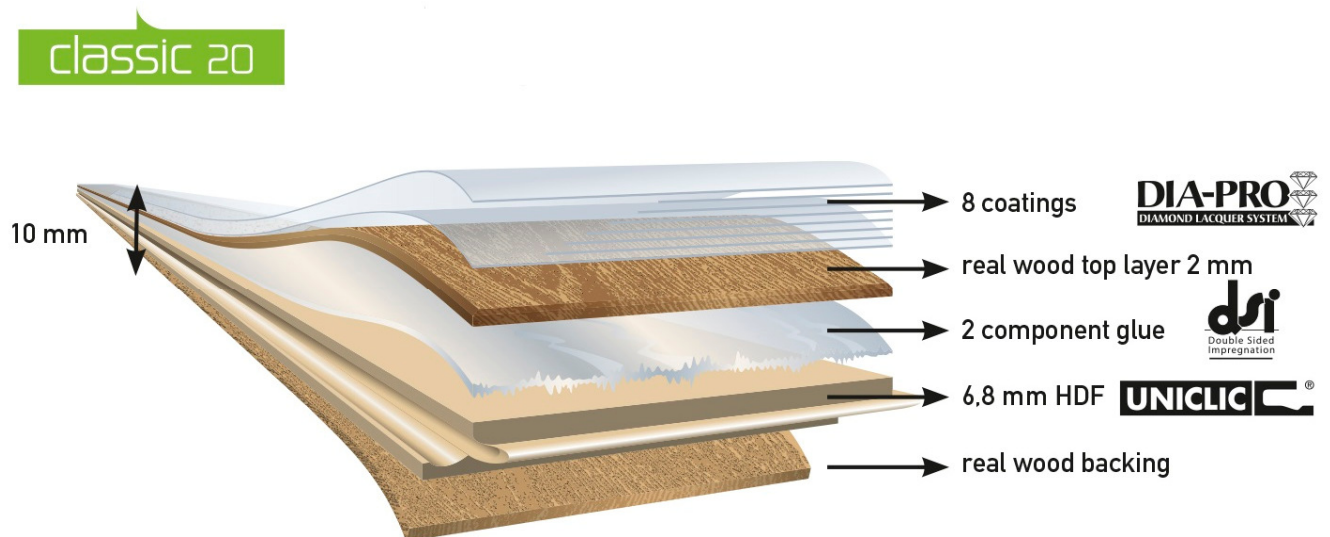

## General

Toplayer	Thickness: 2mm (5/64 inch)
Dimensions	Length: 1185mm (46 21/32 inch)
	Width: 150mm (5 29/32 inch)
	Thickness: 10mm (25/64 inch)
Core	High Density Fibreboard (HDF)
Bevels	2 bevels (2x0.5mm)
Gloss	Matt (10)
Structure	Brushed
Backing	Real wood
Density	>850kg/m³
Weight/sqm	8kg
Connection system	Uniclic
Installation type	Floating
Standard colors	<u>Trendy Oaks</u> : European, Ivory, Umber, Milk, Desert

## Product composition